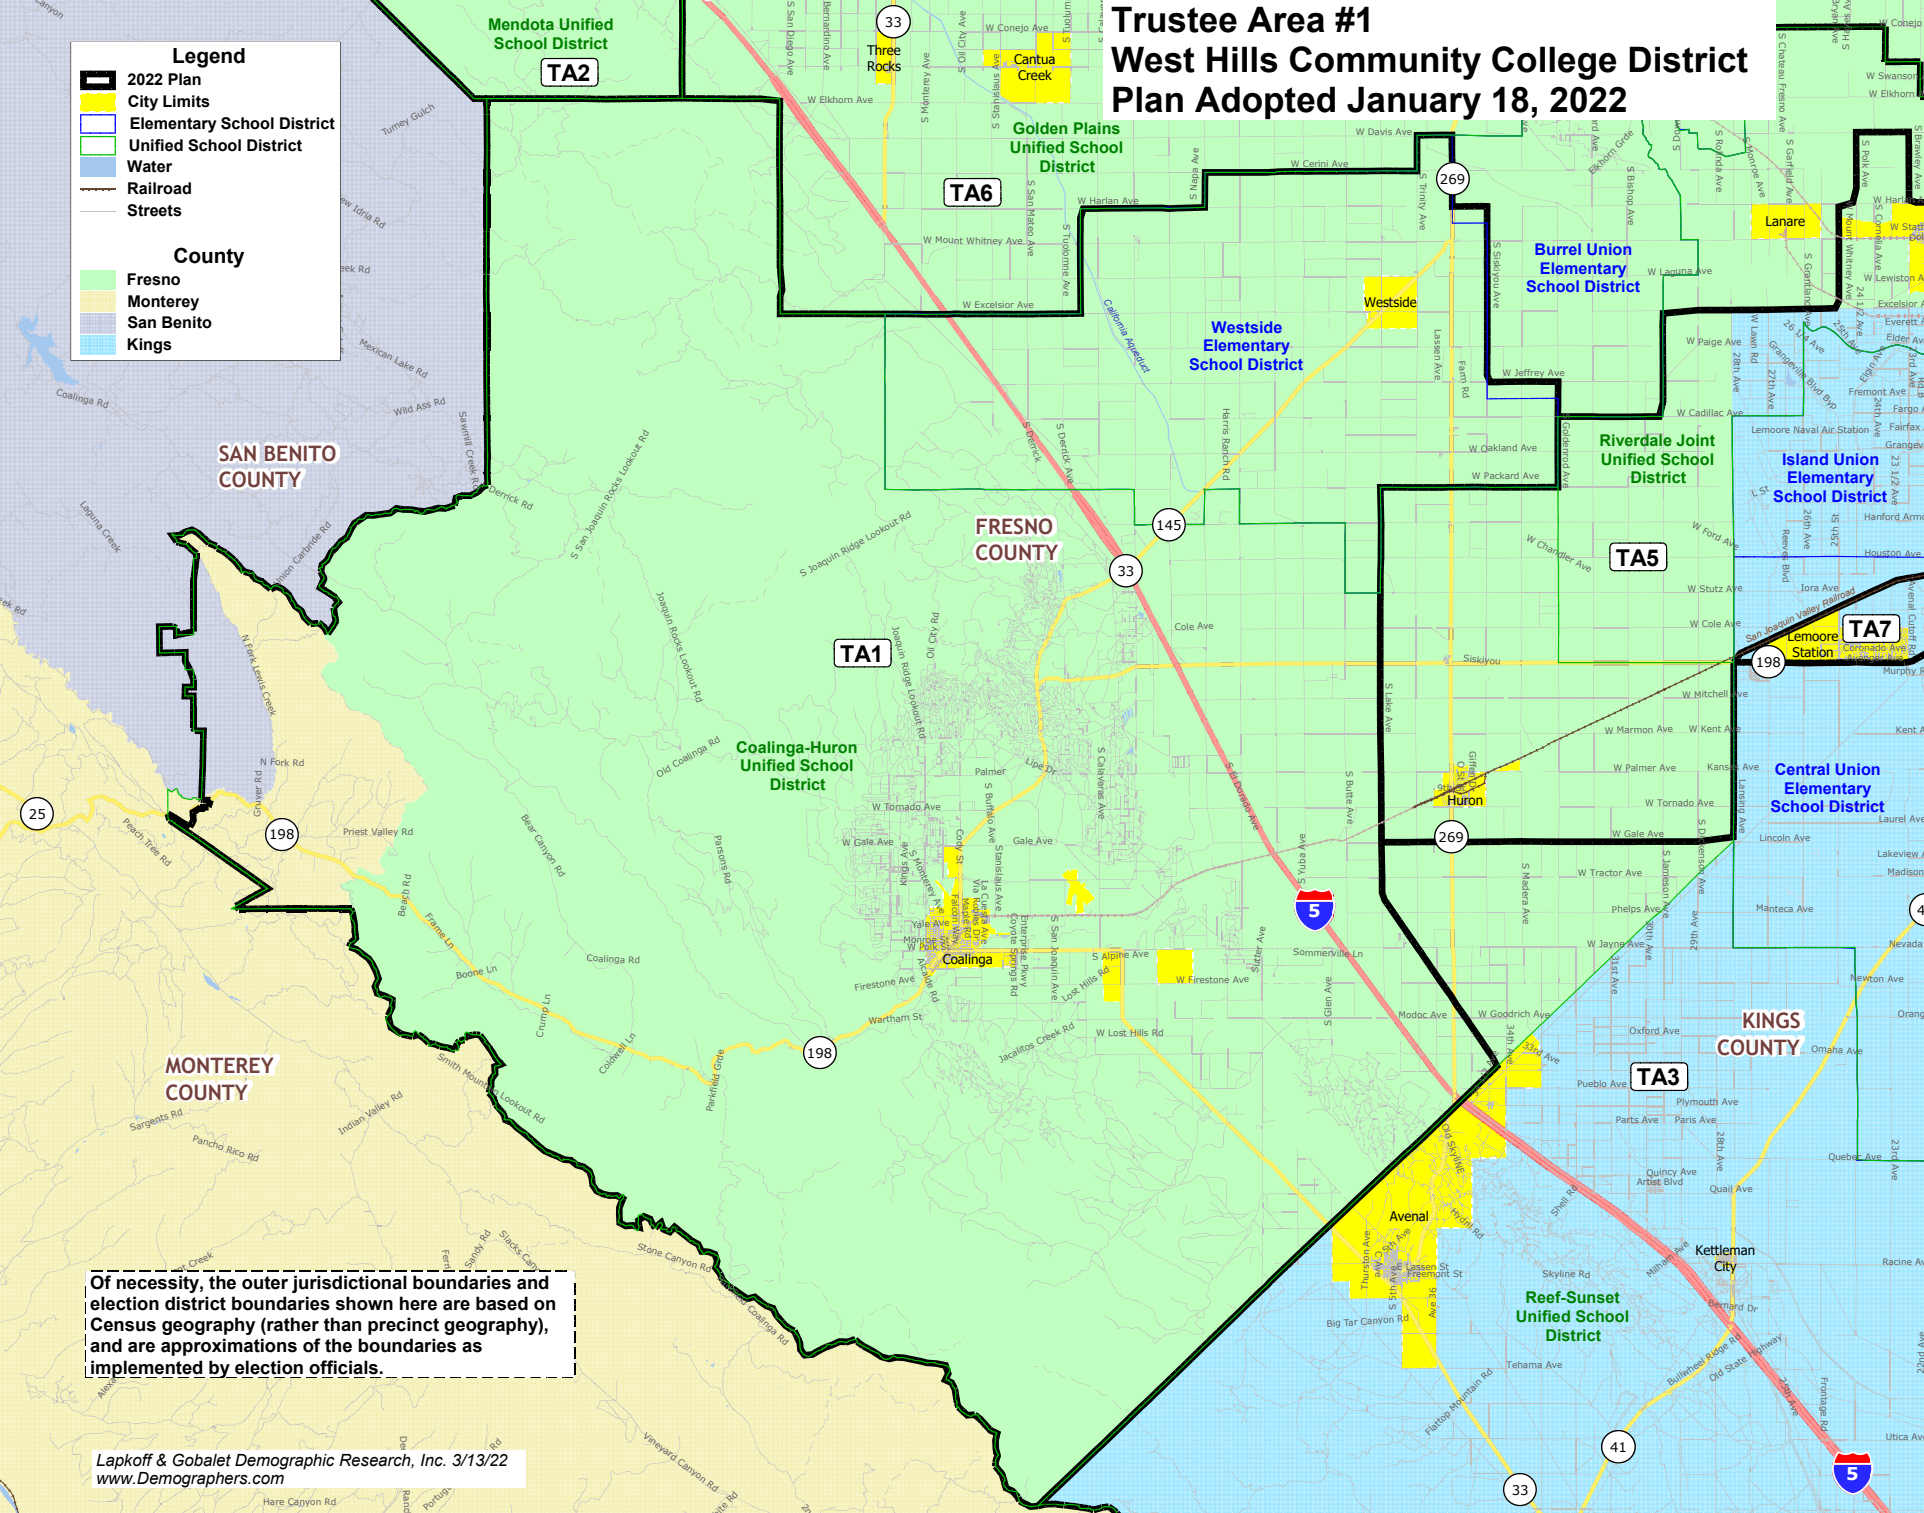

Trustee Area #1 West Hills Community College District Plan Adopted January 18, 2022

Legend

- 2022 Plan
- City Limits
- Elementary School District
- Unified School District
- Water
- Railroad
- Streets

County

- Fresno
- Monterey
- San Benito
- Kings

Of necessity, the outer jurisdictional boundaries and election district boundaries shown here are based on Census geography (rather than precinct geography), and are approximations of the boundaries as implemented by election officials.